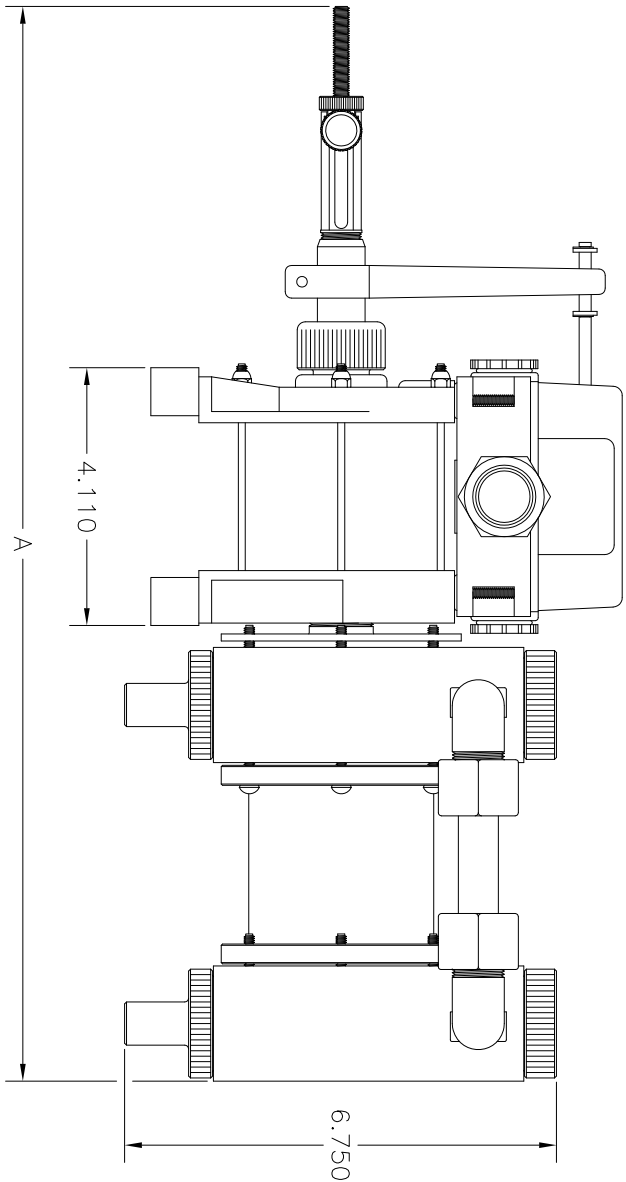

7 GPM PUMP SERIES	DIMENSION "A"	DIMENSION "A"
85oz.	16.250	17.500

REVISION:

NOTES:

1. ALL DIMENSIONS ±.125.
2. DIMENSION "A" IS TAKEN WITH ADJUSTMENT SET TO MAXIMUM. SEE CHART ABOVE.

SCALE:	SHEET:	DATE:
1:3	1 of 1	10/14/08
DRAWN BY:	CHECKED BY:	
SC	DK	
SERIES:	DESCRIPTION:	
7 GPM	85oz.	
REGION:	REGION BY:	DATE:
SC		12/12/12

5301 SAWYER AVENUE BOISE, ID 83714
PHONE: (208) 375-5000 www.hydroblend.com
PART NUMBER: 7gpm. (85oz.) HORIZONTAL MOUNT PUMP DIMENSIONS