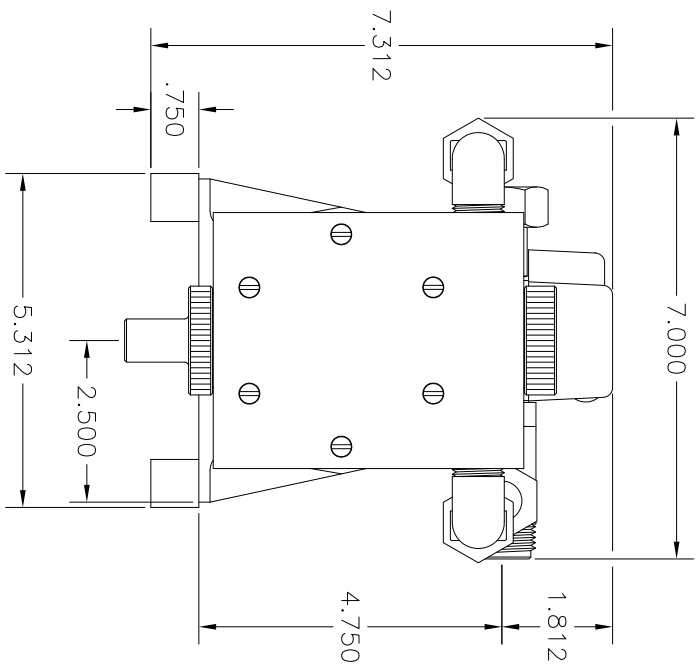

7 GPM PUMP SERIES	DIMENSION "A"	DIMENSION "A"
85oz.	16.250	17.500

REVISION:

NOTES:

1. ALL DIMENSIONS ±.125.
2. DIMENSION "A" IS TAKEN WITH ADJUSTMENT SET TO MAXIMUM. SEE CHART ABOVE.

SCALE:	SHEET:	DATE:
1:3	1 of 1	10/14/08
DRAWN BY:	CHECKED BY:	
SC	DK	
SERIES:	DESCRIPTION:	
7 GPM	85oz.	
REGION:	REGION BY:	DATE:
SC		12/12/12

5301 SAWYER AVENUE BOISE, ID 83714
PHONE: (208) 375-5000 www.hydroblend.com
PART NUMBER: 7gpm. (85oz.) HORIZONTAL MOUNT PUMP DIMENSIONS