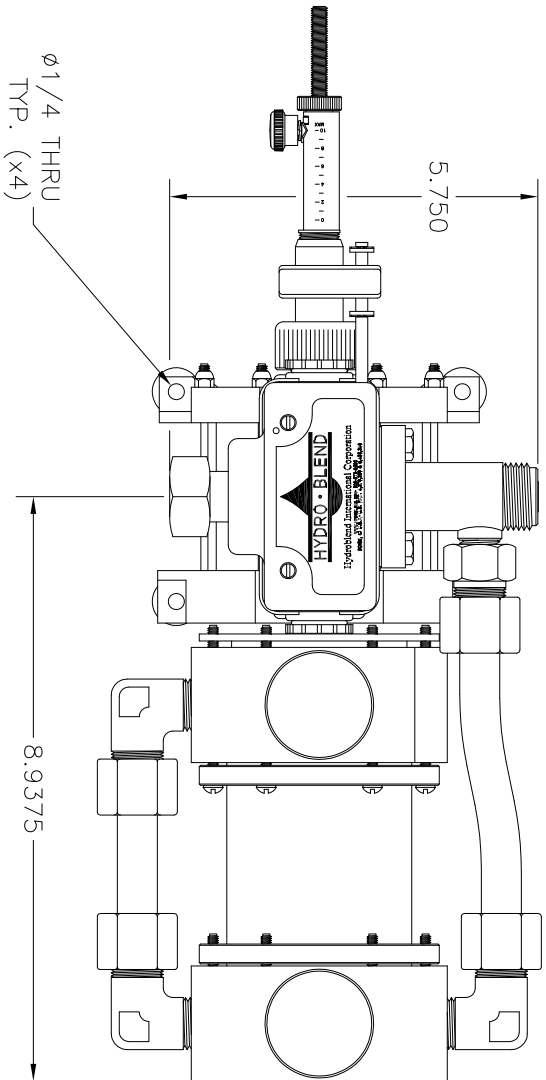

7 GPM PUMP SERIES	DIMENSION "A"	DIMENSION "A"
85oz.	16.250	17.500

REVISION:

NOTES:

1. ALL DIMENSIONS ±.125.
2. DIMENSION "A" IS TAKEN WITH ADJUSTMENT SET TO MAXIMUM. SEE CHART ABOVE.

SCALE:	SHEET:	DATE:
1:3	1 of 1	10/14/08
DRAWN BY:	CHECKED BY:	
SC	DK	
SERIES:	DESCRIPTION:	
7 GPM	85oz.	
REGION:	REGION BY:	DATE:
SC		12/12/12

5301 SAWYER AVENUE BOISE, ID 83714
PHONE: (208) 375-5000 www.hydroblend.com
PART NUMBER: 7gpm. (85oz.) HORIZONTAL MOUNT PUMP DIMENSIONS